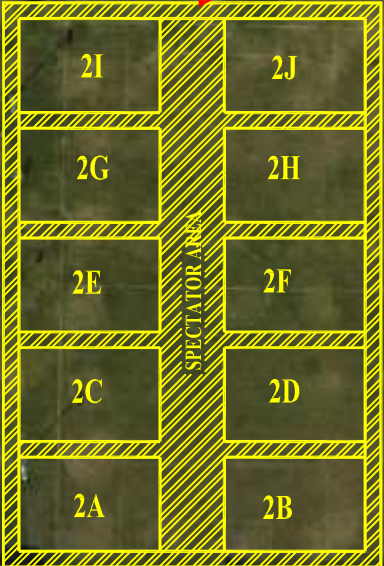

E Woodward Ave

E Woodward Ave

E Woodward Ave

HATCH IS
SPECTATOR AREA

RESTROOMS

FIELD#2

FIELD#1

Woodward
Community
Park

Vista Dr

Buena Vista Dr

Buena Vista Dr

Buena Vista Dr