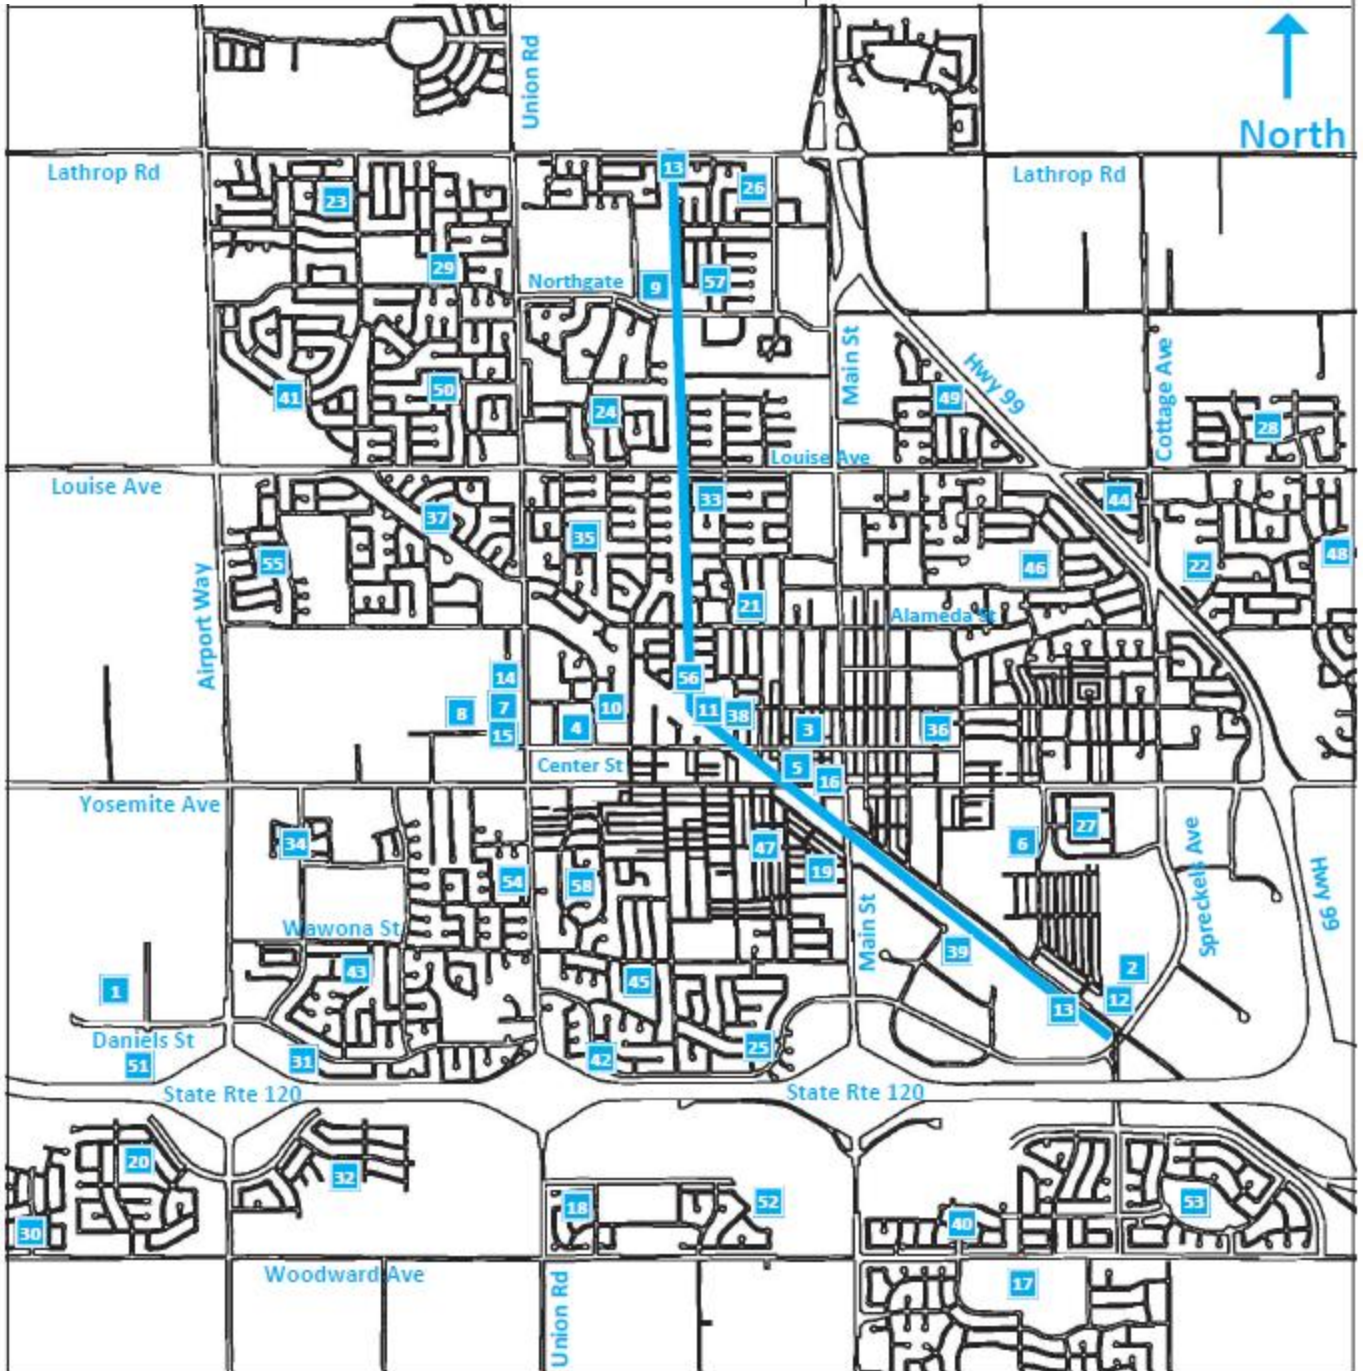

# MANTECA PARKS AND FACILITIES MAP

## LEGEND

**50** Park Location

 Tidewater Bikeway